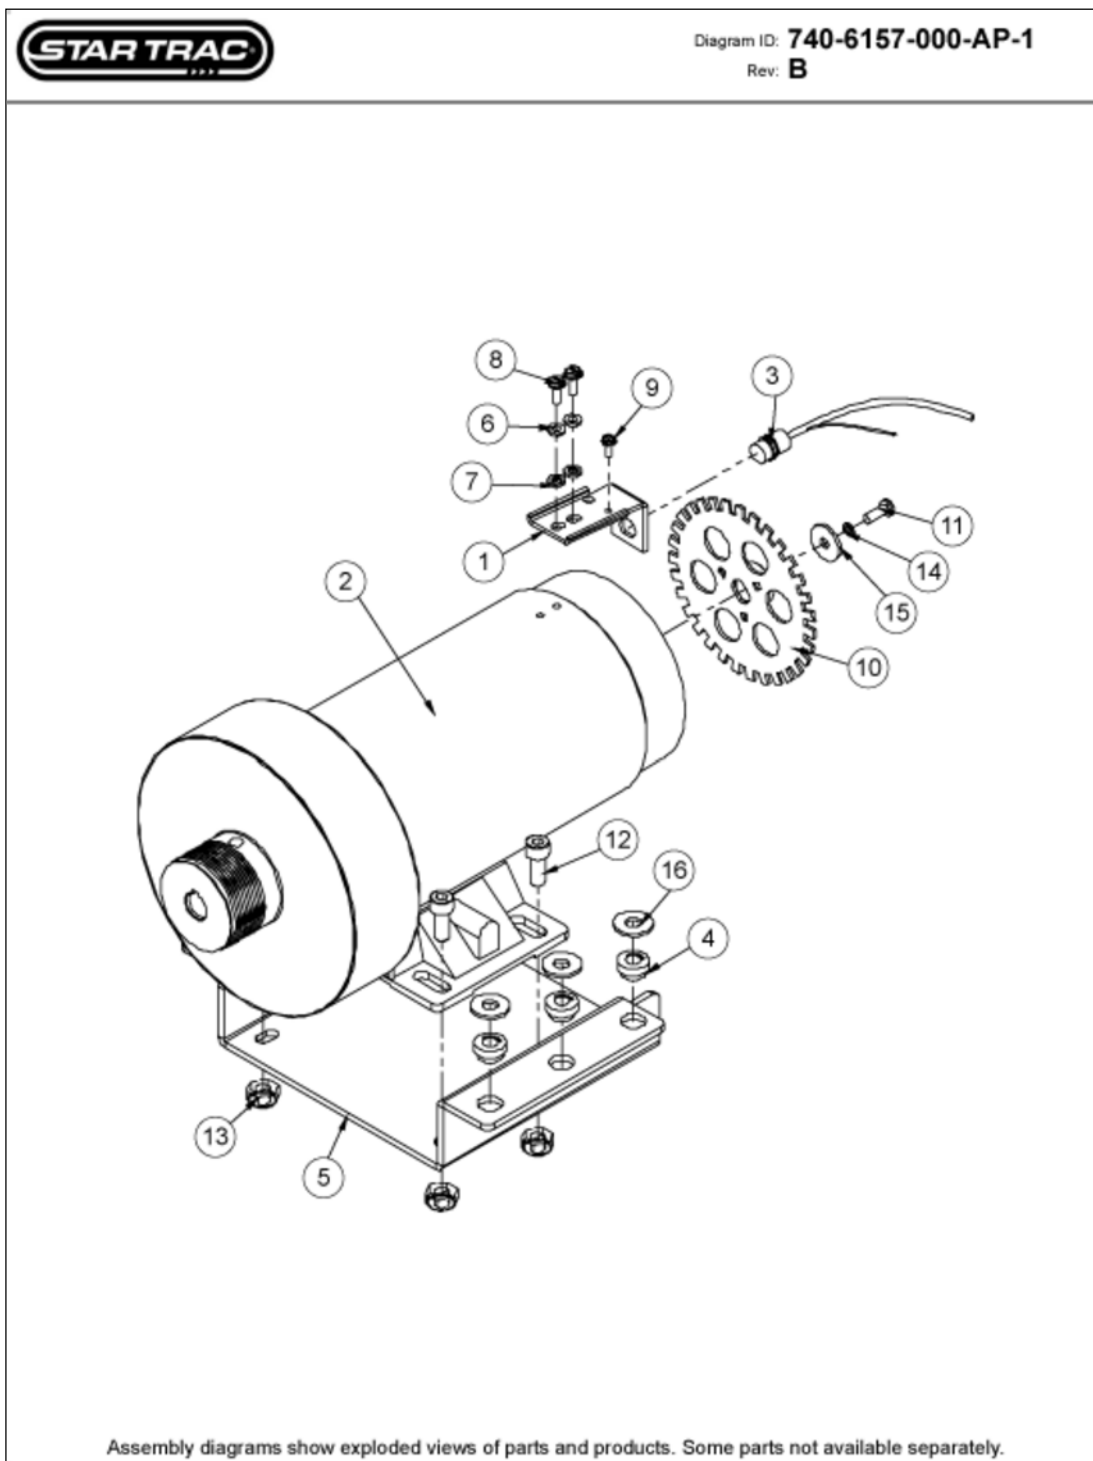

October 21, 2009

CARDIO • Treadmill • S Series Treadmill • S-TRx

Motor Assy

90VDC

Motor Assy 90VDC

Callout	Part Number:	Description
1	020-6563	BRACKET, RPM SENSOR, SUPPORT
2	740-6008	MOTOR, 90 VDC, SPORT TR
3	740-6020	ASSY, SPEED SENSOR, SPORT TR
4	740-6082	GASKET, SCREW, ISOLATOR
5	740-6105	BRKT, MOTOR BASE
6	740-6118	WASHER, SHOULDER, M5
7	740-6119	WASHER, RETAINER, #6, NYLON
8	740-6120	SCREW, 6-32X3/8", HHMS, W/WASH
9	740-6121	SCREW, 6-32X3/8", HHMS, W/WASH
10	740-6216	SPEED SENSOR, WHEEL
11	740-6512	SCREW, GB818M*15
12	740-6522	SCREW, GB70M8*20
13	740-6523	SCREW, NM8
14	740-6526	SCREW, GB935
15	740-6527	WASHER, DQ6
16	740-6530	WASHER, DQ8