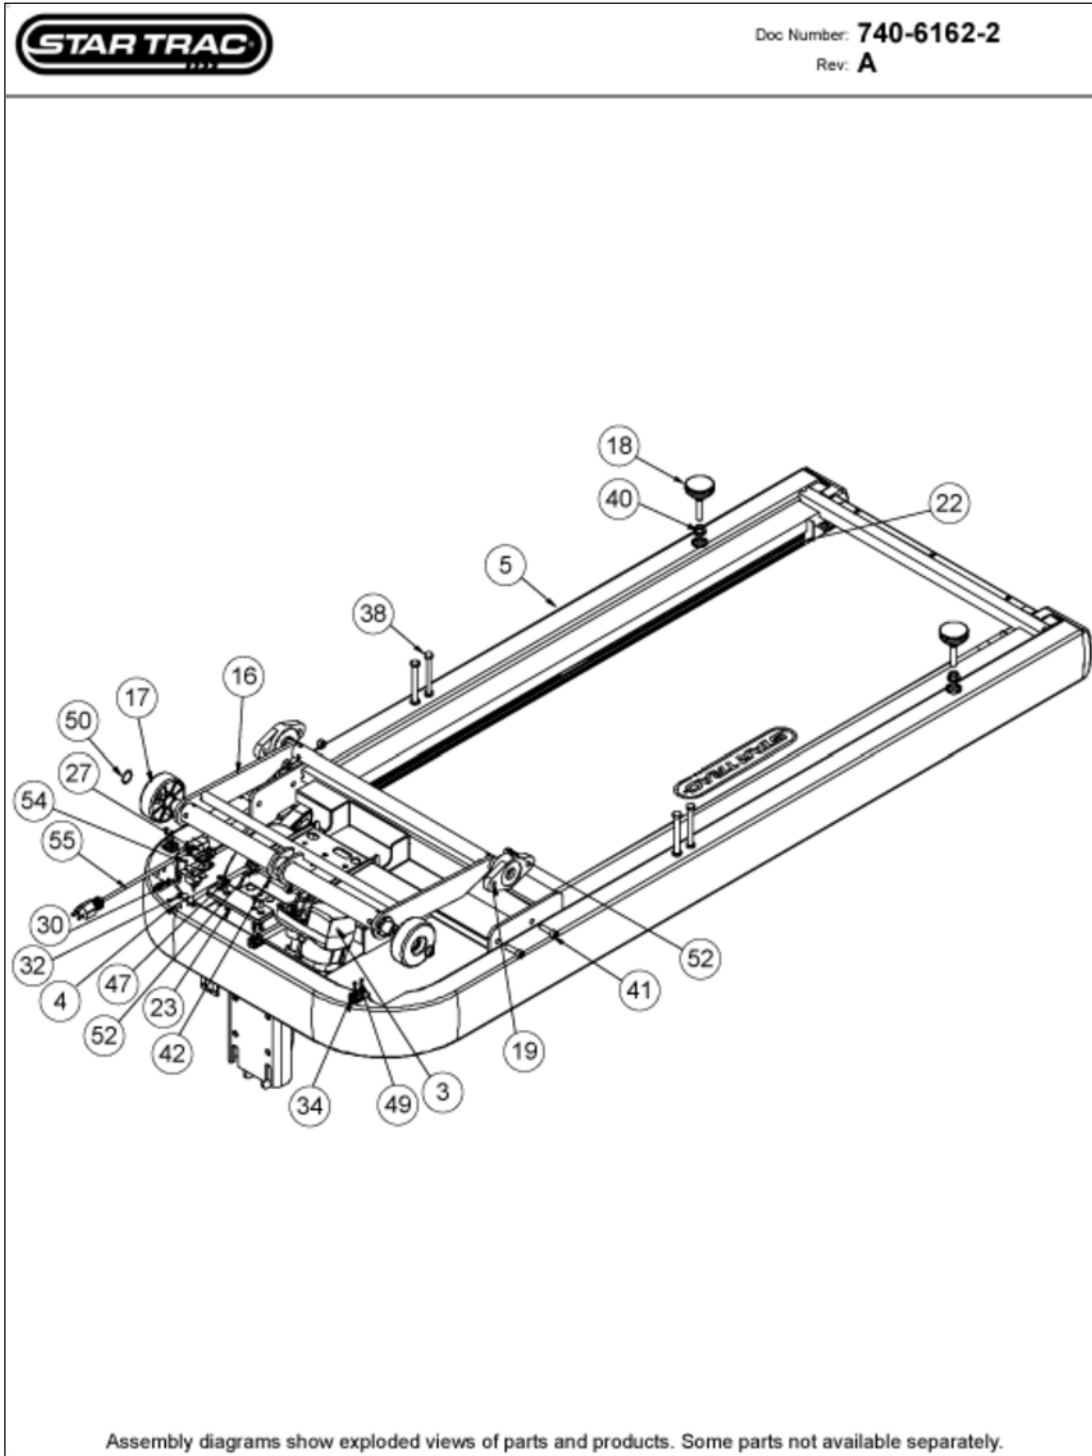

CARDIO • Treadmill • S Series Treadmill • S-TRx

Elevation Assy

Slide: 1-1-12-32 • PD ID: 1032 • PROD Link ID: • D ID: 530

October 21, 2009

Elevation Assy

Callout	Part Number:	Description
3	740-6005	ASSY, ELEV MOTOR, 110VAC, SPOR
4	740-6027	ASSY, CABLE, COAX, LOWER, SPOR
5	740-6052	ASSY, FRAME, S-TR, ST SILVER
16	740-6063	WELDMENT, ELEVATION
17	740-6064	WHEEL, 100MM OD
18	740-6065	FEET, LEVELING
19	740-6066	PILLOWBLOCK, 25MM
20	740-6067	COVER, FRONT RAIL, LEFT
22	740-6069	EXTRUSION, RUBBER, CUSHIONING
23	740-6070	BUMPER, ELEV STOPPER
27	740-6074	GROMMET, CABLES PROTECTION
30	740-6077	BASE, POWERCORD, ROUTER A
32	740-6086	BRKT, POWERCORD, HOLDER
34	740-6088	BASE, POWER CORD, ROUTER B
38	740-6503	SCREW, GB5780M10*140
40	740-6505	NUT, GB6177M12
41	740-6506	SCREW, GB70M10*35
42	740-6507	SCREW, GB70M10*50
47	740-6512	SCREW, GB818M*15
49	740-6514	SCREW, GB845ST4.2*13
50	740-6515	RETAINER, RING GB894.125
52	740-6517	NUT, NYLON LOCK, NM10
54	740-6519	SCREW, GB818M3*12
55	220-0278	LINE CORD, 110V, IEC320C20-NEM

Parts are subject to availability. Part pricing may change with or without notice.
Check the Star Trac Support Website <http://support.startrac.com> for current part pricing.

October 21, 2009