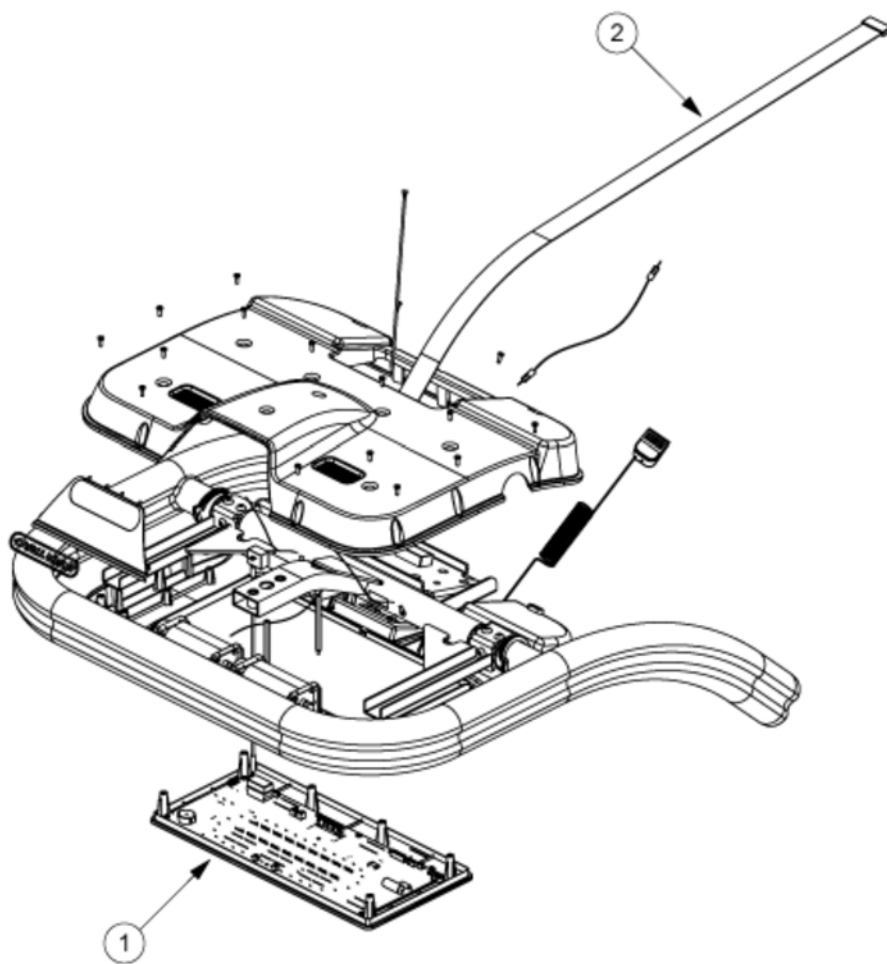

October 21, 2009

CARDIO • Treadmill • S Series Treadmill • S-TRx

Electrical Assy Lower

Electrical Assy

Lower

Callout	Part Number:	Description
1	740-6156	*ALT* USE PART # 740-6002
2	740-6117	BREAKER, 18AMP
3	740-6116	SWITCH, ON/OFF, 110V, 18A
4	440-0257	EMI FLTR, 110/220V

Parts are subject to availability. Part pricing may change with or without notice.
Check the Star Trac Support Website <http://support.startrac.com> for current part pricing.

October 21, 2009

CARDIO • Treadmill • S Series Treadmill • S-TRx

Electrical Assy Upper

Diagram ID: 740-6177-000-AP-1
Rev: B

Assembly diagrams show exploded views of parts and products. Some parts not available separately.

Electrical Assy

Upper

Callout Part Number:	Description
1 740-6178	ASSY, KEYPAD & BEZEL, S-TR/X
2 740-6021	ASSY, CABLE, MAIN INTERFACE,