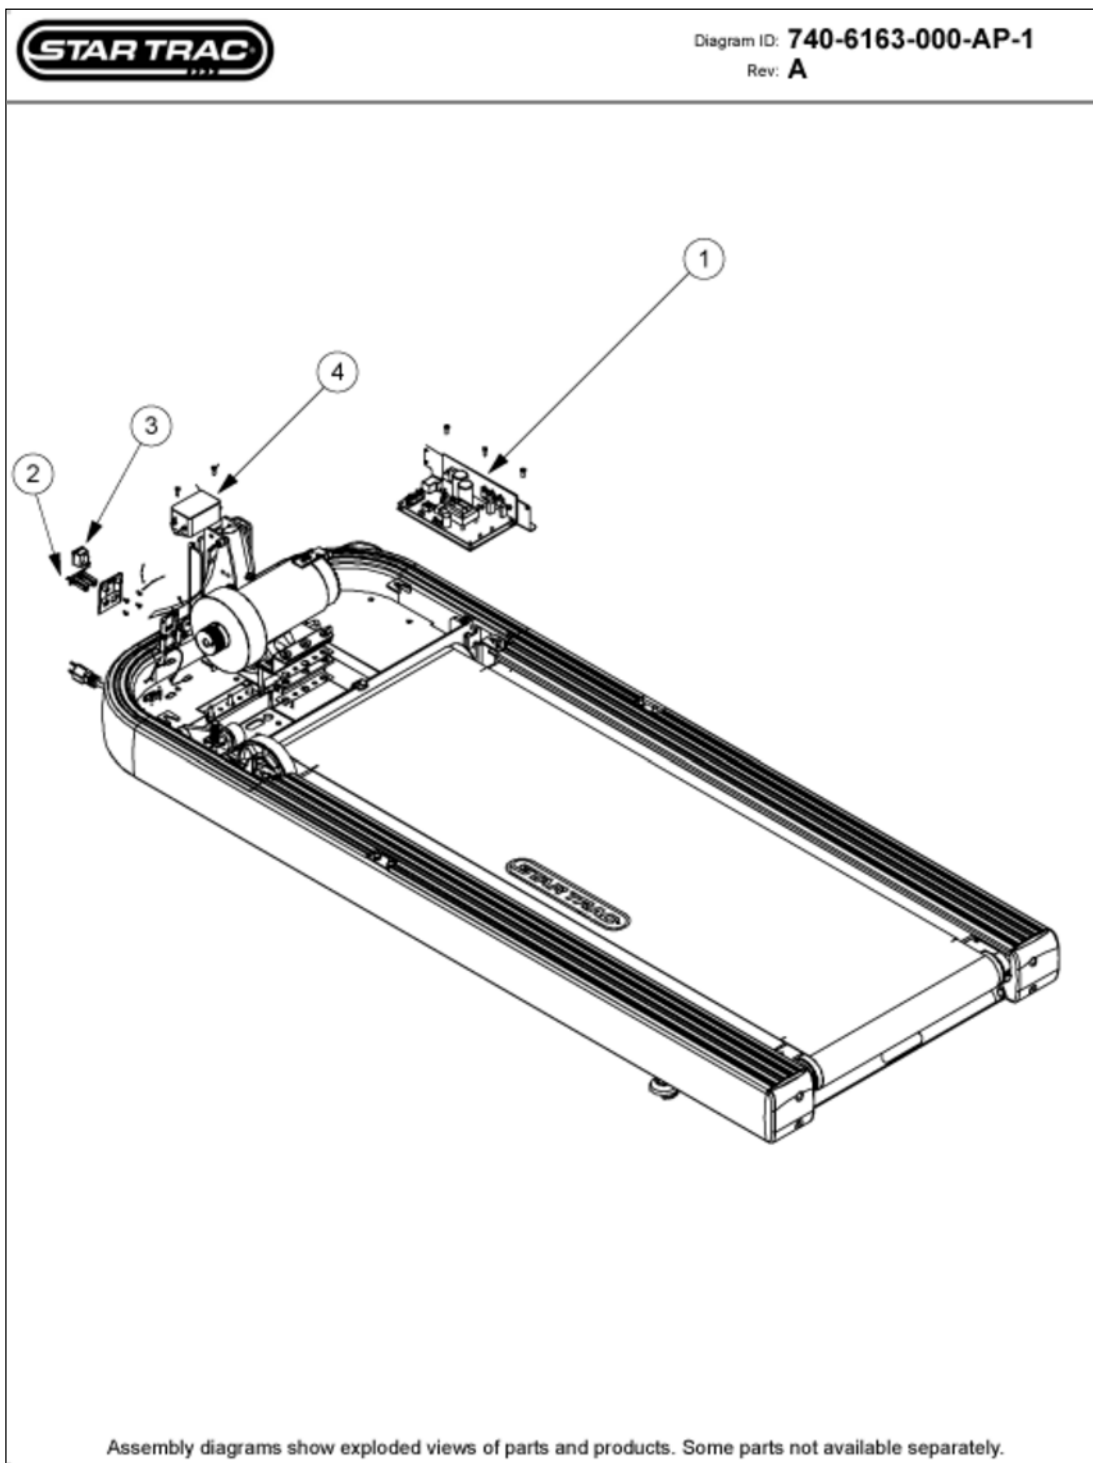

October 21, 2009

CARDIO • Treadmill • S Series Treadmill • S-TRx

Electrical Assy Lower

Electrical Assy

Lower

Callout	Part Number:	Description
1	740-6156	*ALT* USE PART # 740-6002
2	740-6117	BREAKER, 18AMP
3	740-6116	SWITCH, ON/OFF, 110V, 18A
4	440-0257	EMI FLTR, 110/220V