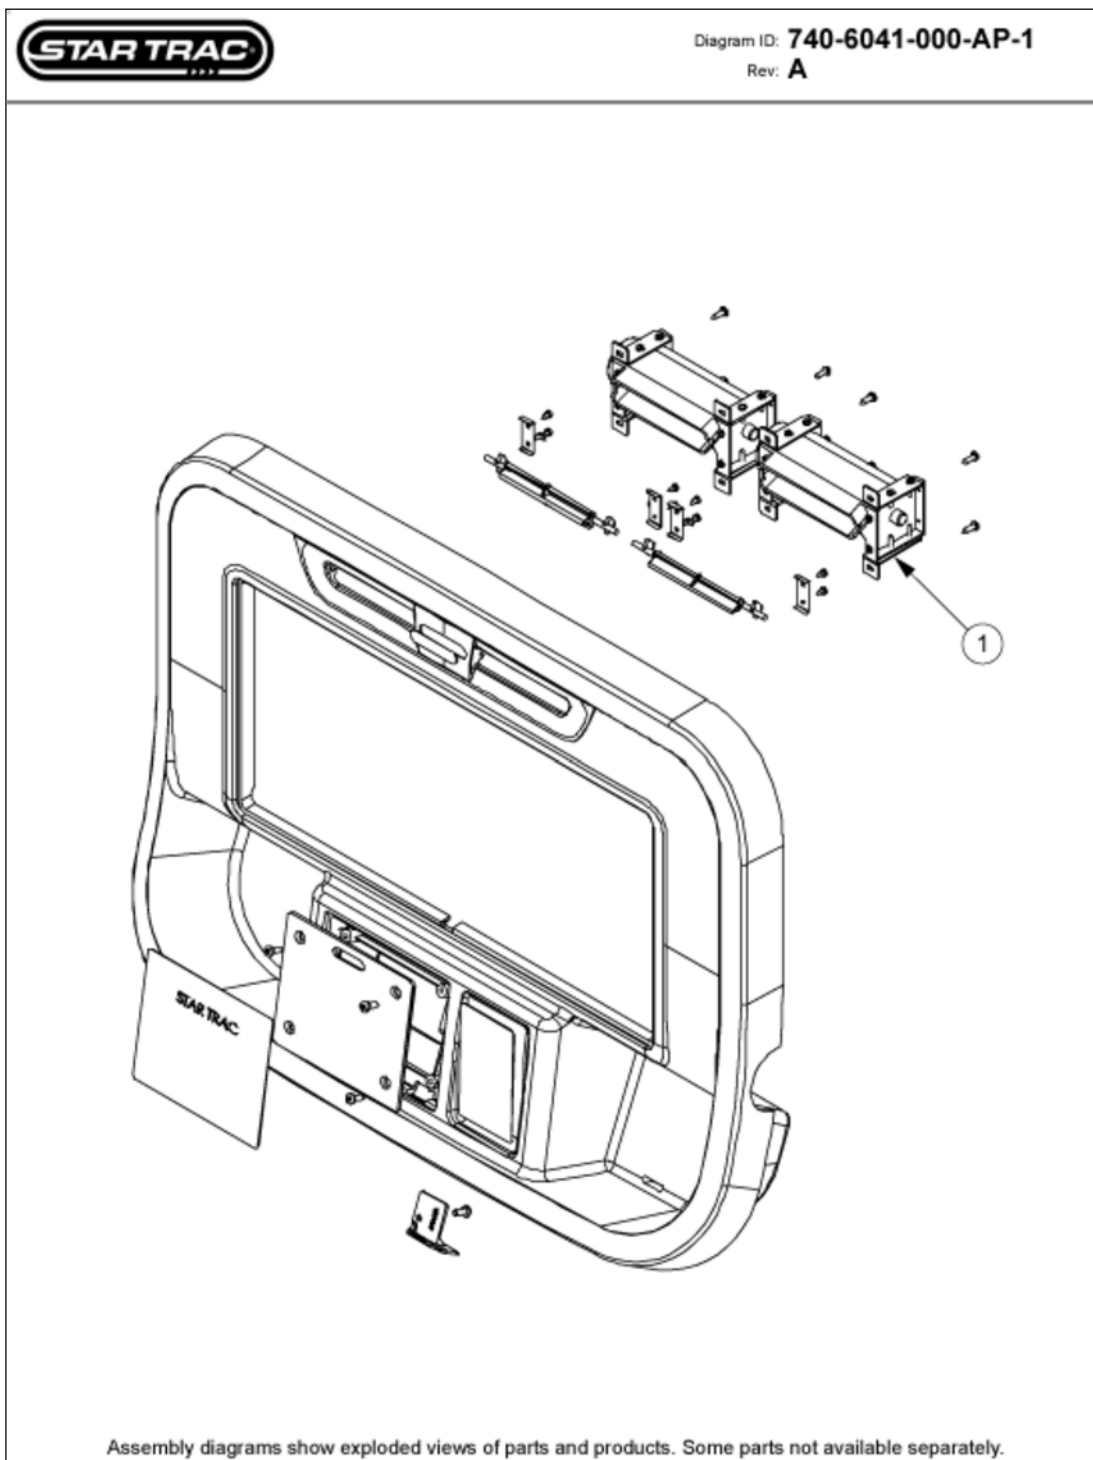

Callout	Part Number:	Description
3	740-6005	ASSY, ELEV MOTOR, 110VAC, SPOR
4	740-6027	ASSY, CABLE, COAX, LOWER, SPOR
5	740-6052	ASSY, FRAME, S-TR, ST SILVER
16	740-6063	WELDMENT, ELEVATION
17	740-6064	WHEEL, 100MM OD
18	740-6065	FEET, LEVELING
19	740-6066	PILLOWBLOCK, 25MM
20	740-6067	COVER, FRONT RAIL, LEFT
22	740-6069	EXTRUSION, RUBBER, CUSHIONING
23	740-6070	BUMPER, ELEV STOPPER
27	740-6074	GROMMET, CABLES PROTECTION
30	740-6077	BASE, POWERCORD, ROUTER A
32	740-6086	BRKT, POWERCORD, HOLDER
34	740-6088	BASE, POWER CORD, ROUTER B
38	740-6503	SCREW, GB5780M10*140
40	740-6505	NUT, GB6177M12
41	740-6506	SCREW, GB70M10*35
42	740-6507	SCREW, GB70M10*50
47	740-6512	SCREW, GB818M*15
49	740-6514	SCREW, GB845ST4.2*13
50	740-6515	RETAINER, RING GB894.125
52	740-6517	NUT, NYLON LOCK, NM10
54	740-6519	SCREW, GB818M3*12
55	220-0278	LINE CORD, 110V, IEC320C20-NEM

Parts are subject to availability. Part pricing may change with or without notice.
Check the Star Trac Support Website <http://support.startrac.com> for current part pricing.

October 21, 2009

CARDIO • Treadmill • S Series Treadmill • S-TRx

Fan Blower Assy

Slide: 1-1-12-32 • PD ID: 1032 • PROD Link ID: • D ID: 482

October 21, 2009

Fan Blower Assy