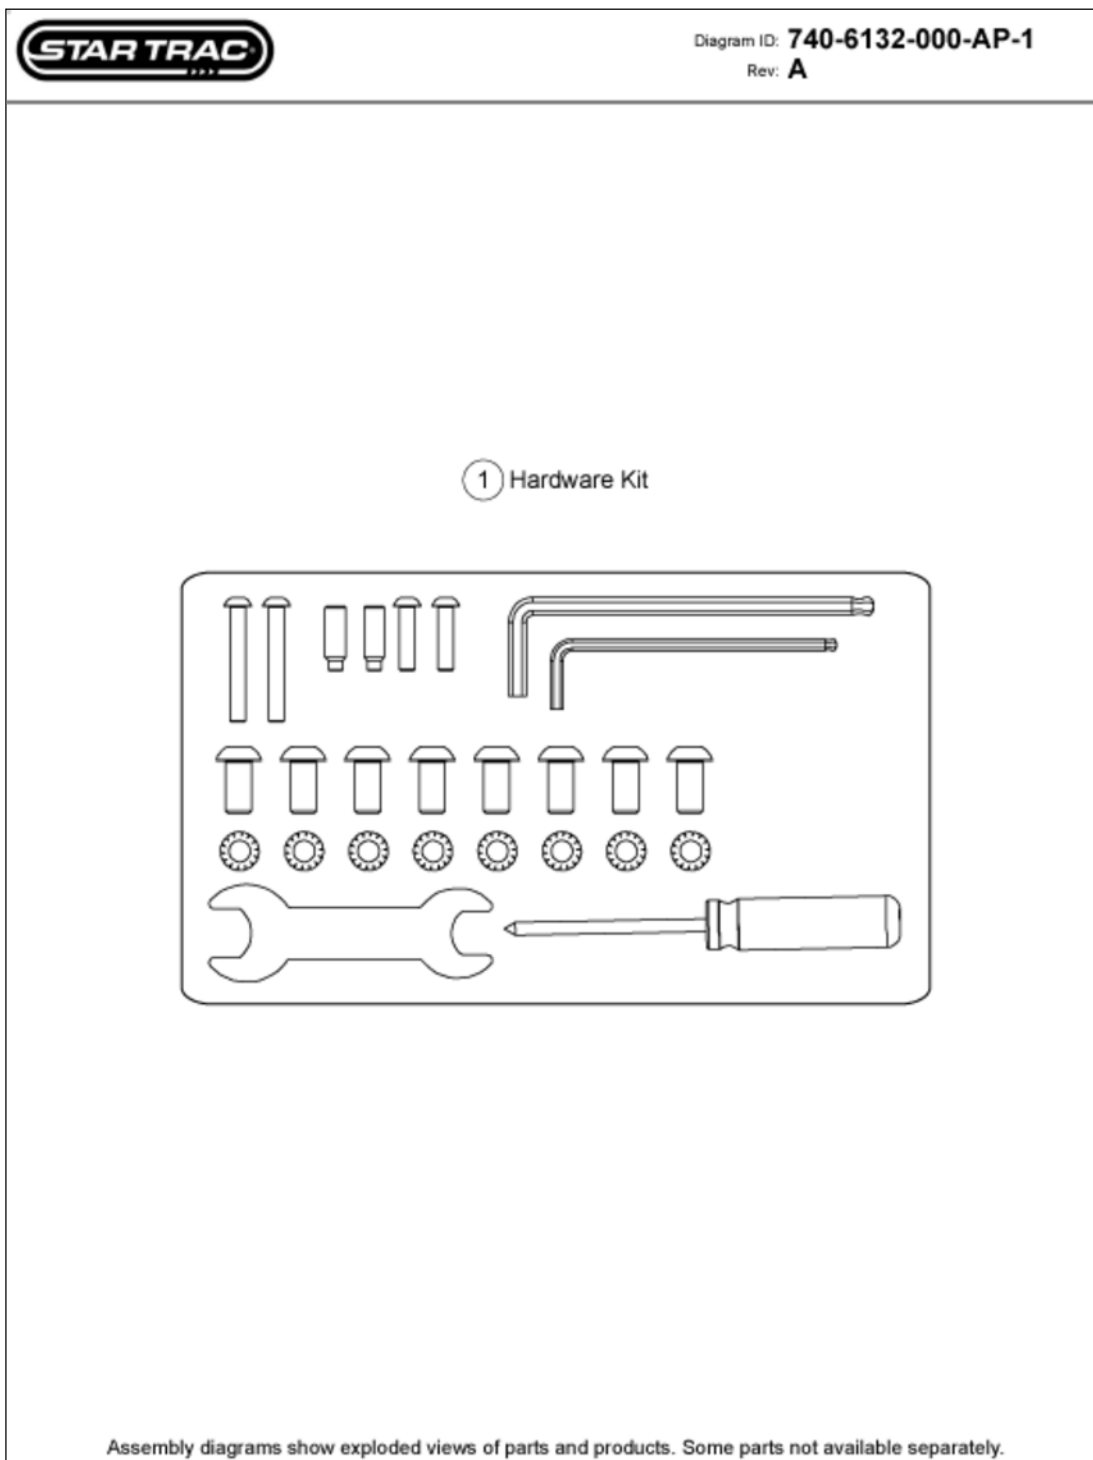

CARDIO • Treadmill • S Series Treadmill • S-TRx

Hardware Kit

Hardware Kit