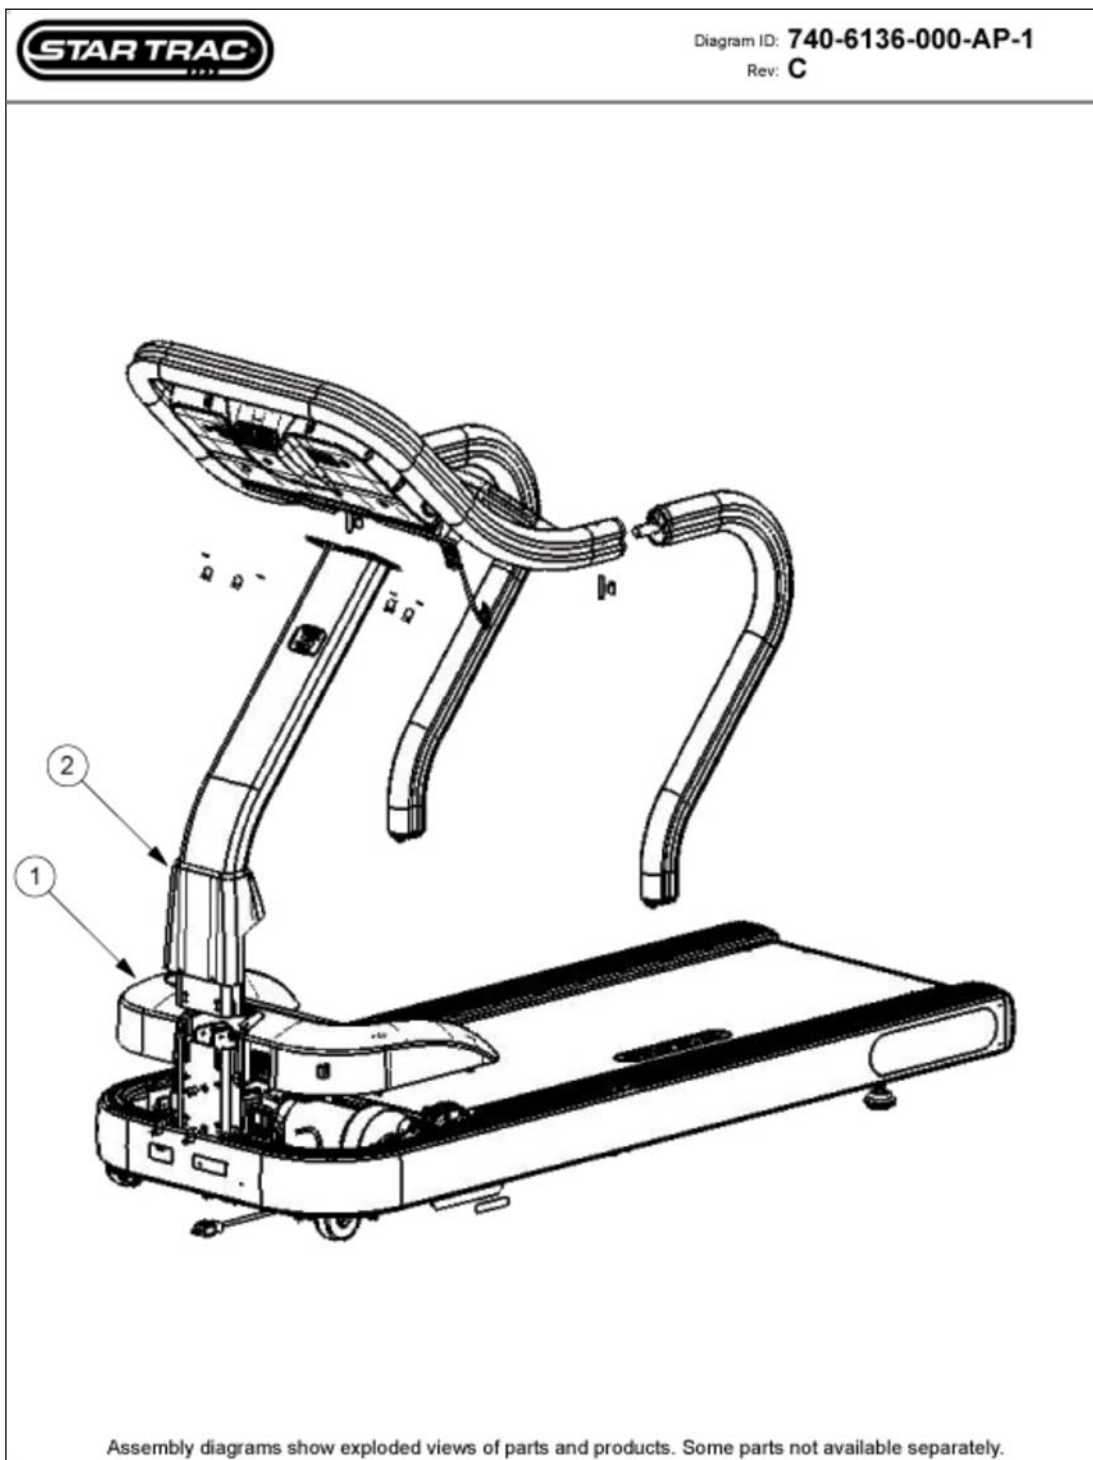

Motor Assy 90VDC

Callout	Part Number:	Description
1	020-6563	BRACKET, RPM SENSOR, SUPPORT
2	740-6008	MOTOR, 90 VDC, SPORT TR
3	740-6020	ASSY, SPEED SENSOR, SPORT TR
4	740-6082	GASKET, SCREW, ISOLATOR
5	740-6105	BRKT, MOTOR BASE
6	740-6118	WASHER, SHOULDER, M5
7	740-6119	WASHER, RETAINER, #6, NYLON
8	740-6120	SCREW, 6-32X3/8", HHMS, W/WASH
9	740-6121	SCREW, 6-32X3/8", HHMS, W/WASH
10	740-6216	SPEED SENSOR, WHEEL
11	740-6512	SCREW, GB818M*15
12	740-6522	SCREW, GB70M8*20
13	740-6523	SCREW, NM8
14	740-6526	SCREW, GB935
15	740-6527	WASHER, DQ6
16	740-6530	WASHER, DQ8

Parts are subject to availability. Part pricing may change with or without notice.
Check the Star Trac Support Website <http://support.startrac.com> for current part pricing.

October 21, 2009

CARDIO • Treadmill • S Series Treadmill • S-TRx

Shrouds

Slide: 1-1-12-32 • PD ID: 1032 • PROD Link ID: • D ID: 498

October 21, 2009

Shrouds