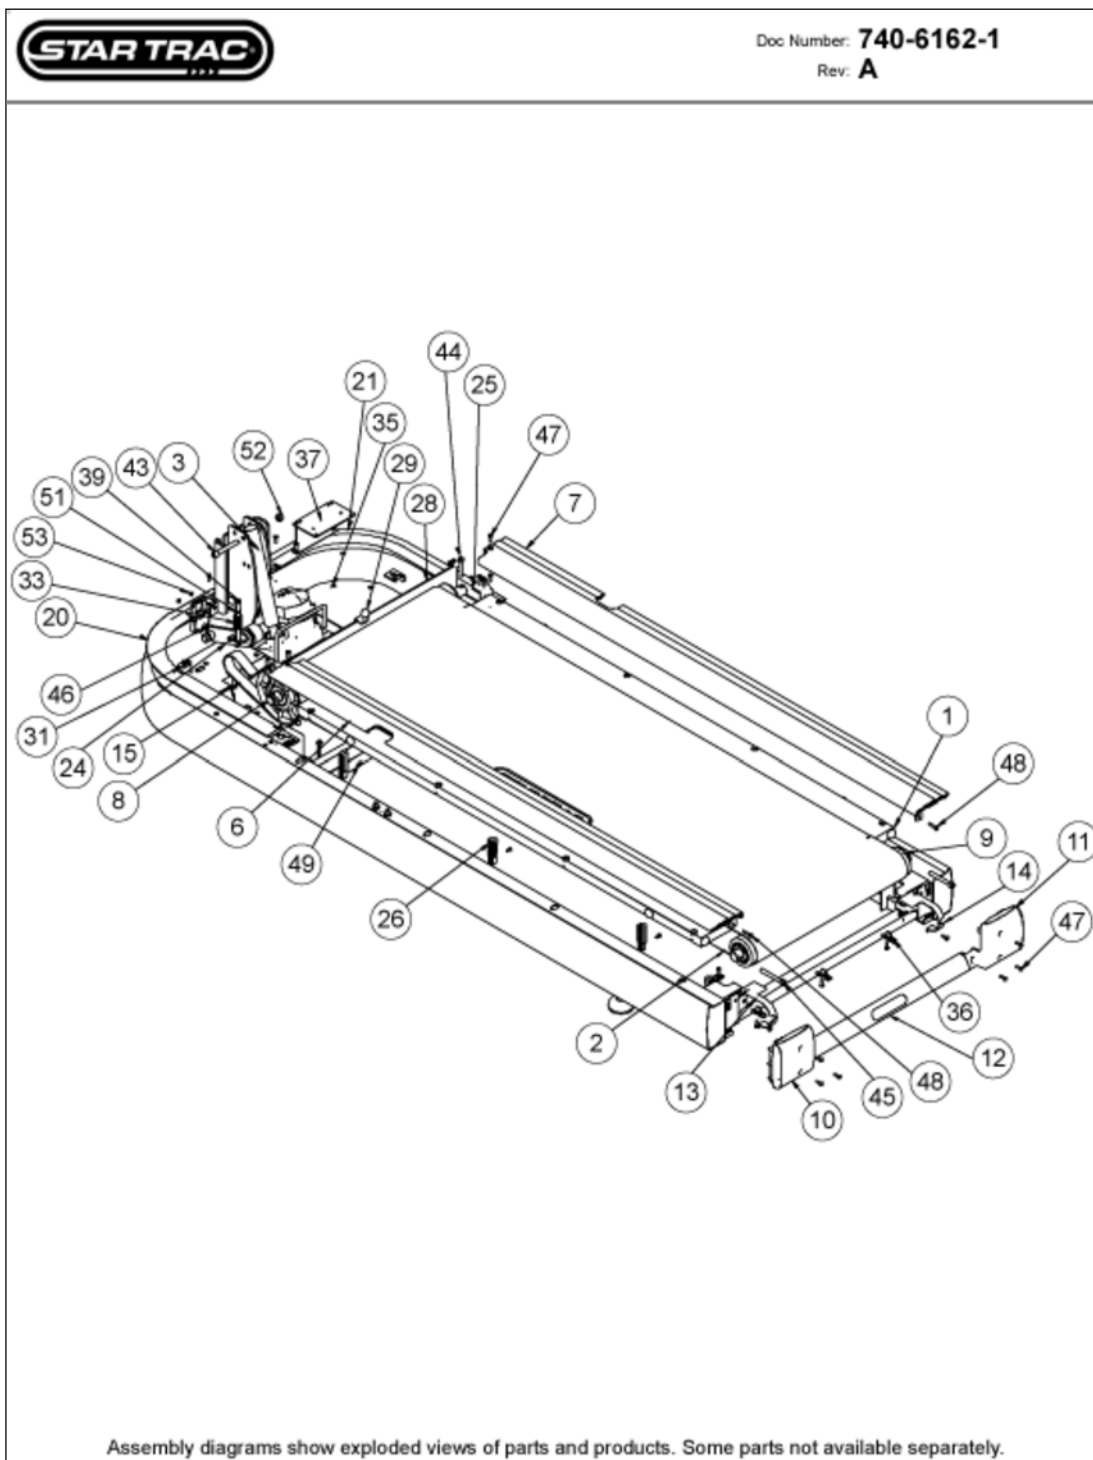

CARDIO • Treadmill • S Series Treadmill • S-TRx

Base Frame Assy

Slide: 1-1-12-32 • PD ID: 1032 • PROD Link ID: • D ID: 529

October 21, 2009

Base Frame Assy

Callout	Part Number:	Description
1	800-3874	DECK, DBL-SIDED, PRO TREAD
2	740-6174	BELT, RUN, 20"W
3	740-6005	ASSY, ELEV MOTOR, 110VAC, SPOR
6	740-6053	COVER, SIDERAIL, LEFT, S-TR
7	740-6054	COVER, SIDERAIL, RIGHT, S-TR
8	740-6055	ROLLER, HEAD, S-TR
9	740-6056	ROLLER, TAIL, S-TR
10	740-6057	ENDCAP, LEFT, S-TR
11	740-6058	ENDCAP, RIGHT, S-TR
12	740-6059	COVER, BACK
13	740-6060	GUARD, FINGER ROLLER, LEFT,
14	740-6061	GUARD, FINGER ROLLER, RIGHT,
15	740-6062	BELT, POLY V, 260J10
20	740-6067	COVER, FRONT RAIL, LEFT
21	740-6068	COVER, FRONT RAIL, RIGHT
22	740-6069	EXTRUSION, RUBBER, CUSHIONING
24	740-6071	ASSY, IDLER, MOTOR TENSIONER
25	740-6072	BRACKET, DECK STOP, FRONT
26	740-6073	BRACKET, DECK STOP SIDE
28	740-6075	ASSY, DUST GUARD
29	740-6076	BUMPER, SHROUD, SPACER
31	740-6083	IEC, CONNECTOR, 110V, 20A
33	740-6087	SPRING, IDLER TENSIONER
35	740-6089	INSERT, M5
36	740-6090	THINNEMAN, M5
39	740-6504	SCREW, GB5780M8*115
43	740-6508	SCREW, GB70M10*70
44	740-6509	SCREW, GB70M8*45
45	740-6510	SCREW, GB70M8*70*70
46	740-6511	SCREW, GB73M8*10
47	740-6512	SCREW, GB818M*15
48	740-6513	SCREW, GB818M5*25*25
49	740-6514	SCREW, GB845ST4.2*13
51	740-6516	WASHER, GB958
52	740-6517	NUT, NYLON LOCK, NM10
53	740-6518	NUT, M3

Display Electronic

Display Electronic

Callout Part Number:	Description
1 740-6007	ASSY, DISPLAY, MAIN/LOW, SPORT

Parts are subject to availability. Part pricing may change with or without notice.
Check the Star Trac Support Website <http://support.startrac.com> for current part pricing.